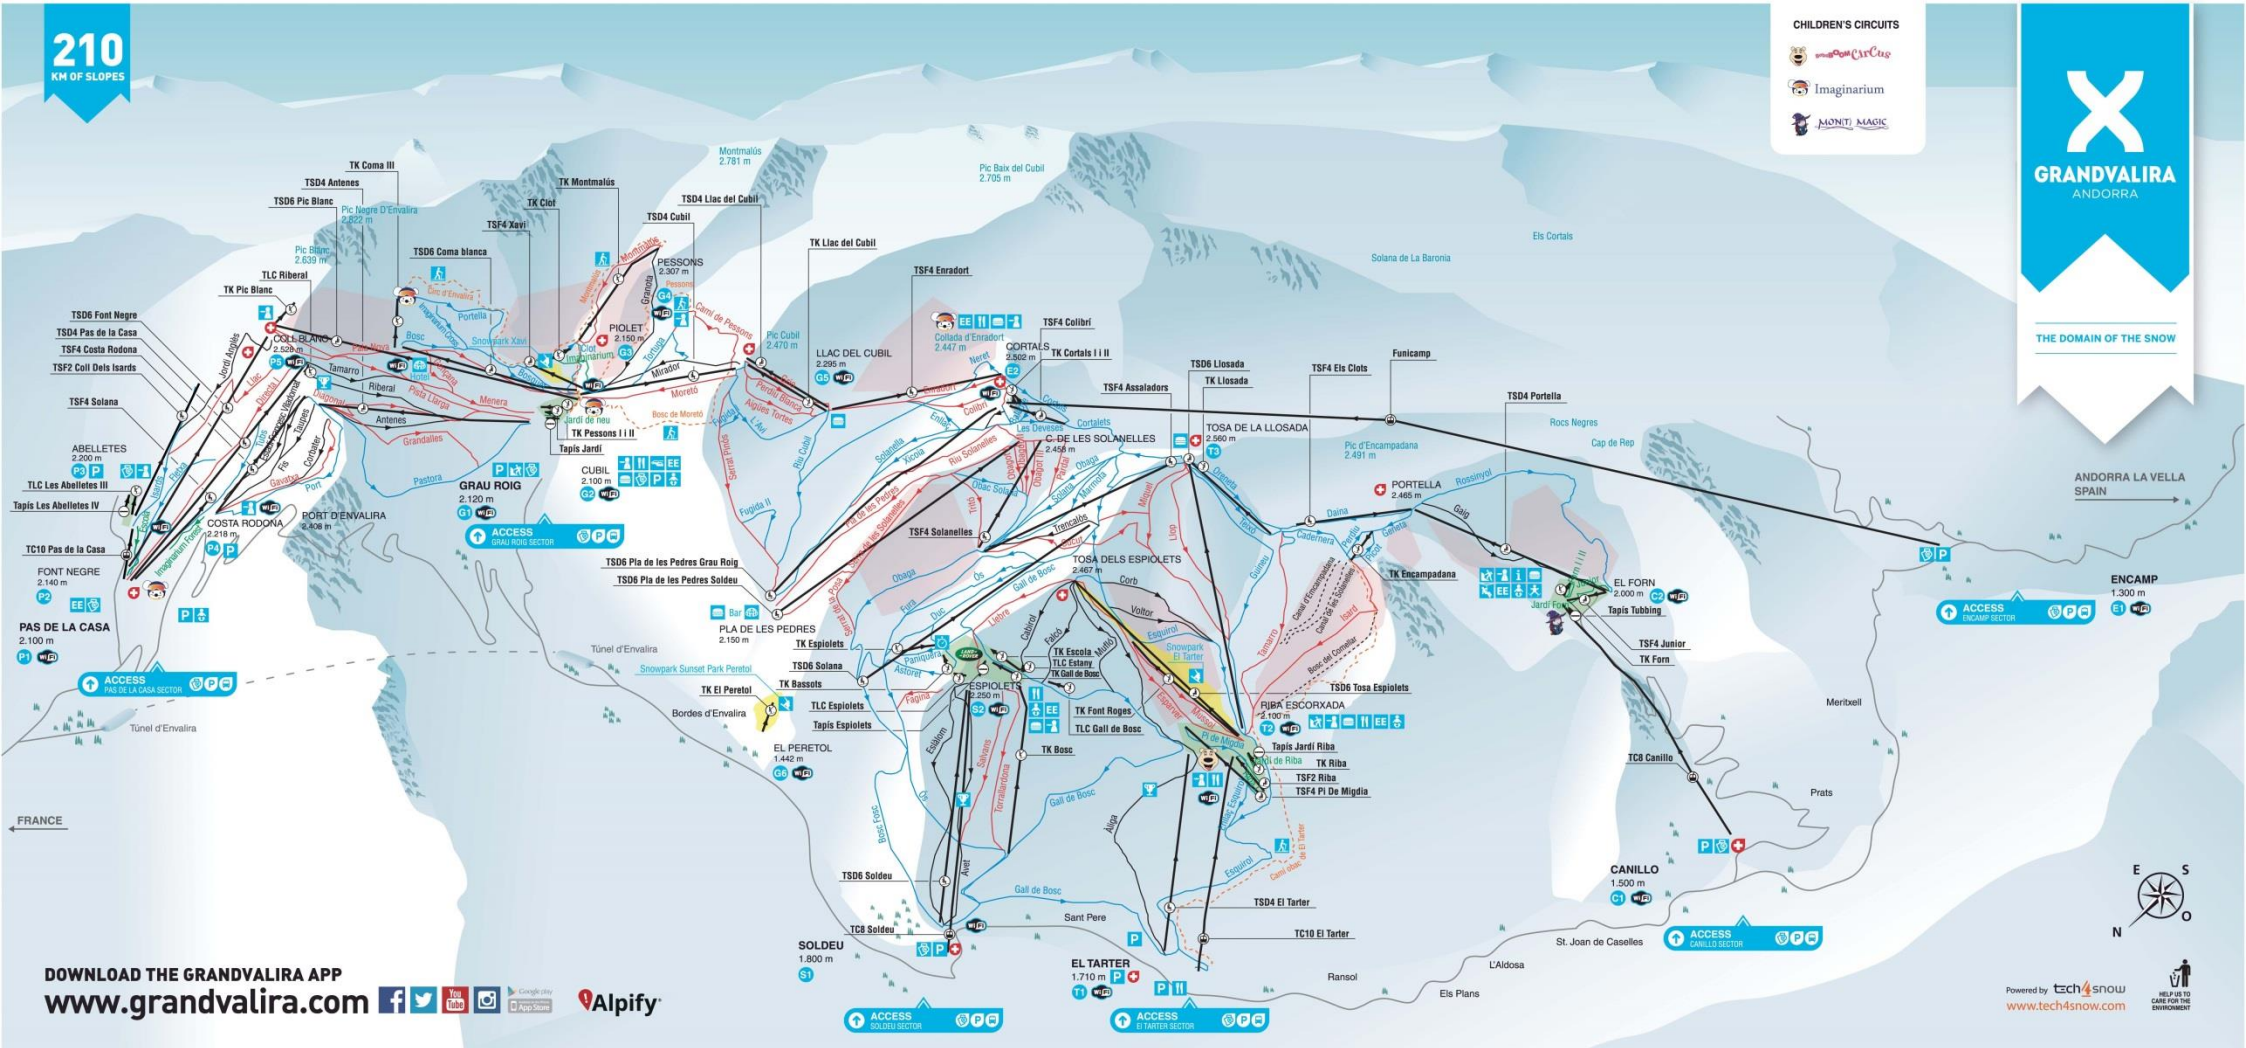

210
KM OF SLOPES

- CHILDREN'S CIRCUITS
- Car & Circus
 - Imaginarium
 - MONTE MAGIC

GRANDVALIRA
ANDORRA

THE DOMAIN OF THE SNOW

DOWNLOAD THE GRANDVALIRA APP
www.grandvalira.com

Powered by **tech4snow**
www.tech4snow.com